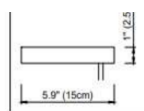

The fixture operates at 54W with an efficacy of 100 lm/W and is rated for 50,000 hours of service life. It accepts 120V–240V AC input, providing compatibility across standard North American and international supply voltages. The IP20 rating designates this fixture for dry indoor environments only. Overall diameter is 55 in. (140 cm). Finish is Gold and Black with brass construction.

### SPECIFICATIONS

<b>Power</b>	54 W	<b>Input voltage</b>	120-240 V AC
<b>Luminous flux</b>	5400 lm	<b>Rated life</b>	50000 h
<b>IP rating</b>	IP20	<b>Dimensions</b>	55 in

### DIMENSIONS

Cord Length : Up to 1,8 meters  
Backplate Dimensions : 5,9 inch x 1 inch

**Body Color:** Gold & Black

**Materials:** Brass