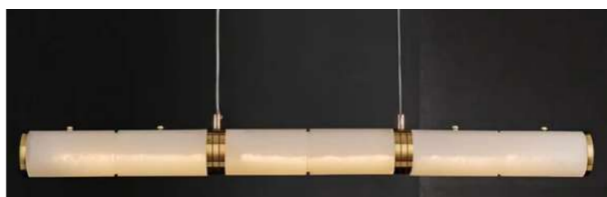

## Alabaster Marble & Copper Linear Chandelier, 3000K, 39 in., Gold & White

### OVERVIEW

The MIGLAN Chandelier (RS-CH-MIGLAN) is a linear pendant fixture designed for kitchen and residential dining applications. It combines an alabaster marble shade with a copper frame finished in gold and white, producing a warm, natural aesthetic suited to both modern and transitional interiors.

The fixture operates on 120V–240V AC input and delivers a 3000K warm white color temperature at an efficacy of 100 lm/W. It carries an IP20 environmental rating, making it appropriate for dry indoor locations. Rated service life is 50,000 hours. Overall length is 39 in. (100 cm).

### DIMENSIONS

**Body Color:**

Gold &amp; White

**Materials:**

Alabaster Marble &amp; Copper