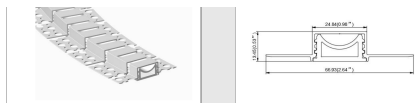

Recessed Drywall Flex LED Profile, 18W/m Max, 2M Aluminum Channel

OVERVIEW

The 5-LDW2513FLEX is a recessed drywall LED aluminum channel profile designed for seamless plaster-in installations in commercial and residential construction. Constructed from 6063-T5 aluminum with a silver anodized finish, the profile measures 13.45mm high by 24.84mm wide and ships in 2-meter lengths, accommodating LED strips up to 20mm wide. The flexible design allows for curved or radius applications where rigid profiles are not suitable.

The channel supports a maximum power load of 18W per meter and includes a silicone diffuser that snaps into place after LED strip installation. Included accessories consist of end caps with and without cable holes, a 180-degree LED strip connector, and pearl cotton for plastering integration. Unit weight is 0.41kg per meter. No certifications are confirmed in the available source data.

SPECIFICATIONS

Power	18 W/m	Weight	0.41 kg/m
Beam angle	180 °	IP rating	IP00

DIMENSION

Specification	
Aluminum Profile	6063-T5
Diffuser	silicone diffuser
Length	2000mm
Weight	0.41kg/m
Max LED Strip Width	20mm
Max Power	18W/m
Beam angle	180°
Finish	Silver / Black anodized, Powder coated white / black or other colors