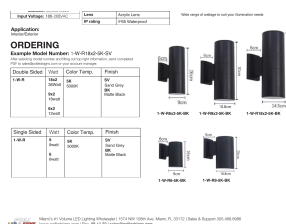

Outdoor LED Wall Sconce 18W Double-Sided 5000K IP65, Sand Grey

OVERVIEW

The R Series LED Wall Sconce (1-W-R9x2-5K-SV) is a double-sided outdoor fixture finished in sand grey, constructed with an aluminum body and acrylic lens. Designed for both interior and exterior applications, it is well suited for building facades, walkways, patios, and entryways.

This fixture operates at 18W total (9W per side) with a 5000K cool white color temperature and a rated efficacy of 100 lm/W. It accepts a wide input voltage range of 100–265VAC, supports an operating temperature range of -25°C to 45°C, and is rated for 50,000 hours of service life. The aluminum and acrylic construction is resistant to weather exposure.

The fixture carries an IP65 waterproof rating, confirming protection against dust ingress and low-pressure water jets. A 1-year manufacturer warranty is included.

SPECIFICATIONS

Power	18 W	Input voltage	100-265 VAC
CCT	5000 K	Rated life	50000 h
CRI	>80	Warranty	1 y
IP rating	IP65	Operating temp	-25 to 45 °C

MOUNTING

CERTIFICATIONS & COMPLIANCE