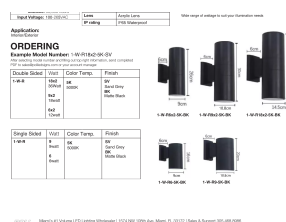

Outdoor LED Wall Sconce, Double-Sided 12W, 5000K, IP65, Sand Grey

OVERVIEW

The R Series LED Wall Sconce (SKU: 1-W-R6x2-5K-SV) is a double-sided outdoor fixture finished in sand grey, constructed from aluminum and acrylic. Designed for both interior and exterior applications, it is well suited for building facades, entryways, and covered walkways where durable, directional wall lighting is required.

This double-sided configuration draws 12W total (6W per side) and delivers light at 5000K with an efficacy of 100 lm/W and a CRI greater than 80. The fixture accepts a wide input voltage range of 100–265VAC, supports an operating temperature range of -25°C to 45°C, and is rated for a 50,000-hour service life. The aluminum housing and acrylic lens are built to withstand exposure to the elements without degradation.

SPECIFICATIONS

Power	12 W	Input voltage	100-265 VAC
Lumens Per Watt	100 lm/W	Rated life	50000 h
CCT	5000 K	Warranty	1 y
CRI	80	Operating temp	-25 to 45 °C
IP rating	IP65		

MOUNTING

CERTIFICATIONS & COMPLIANCE